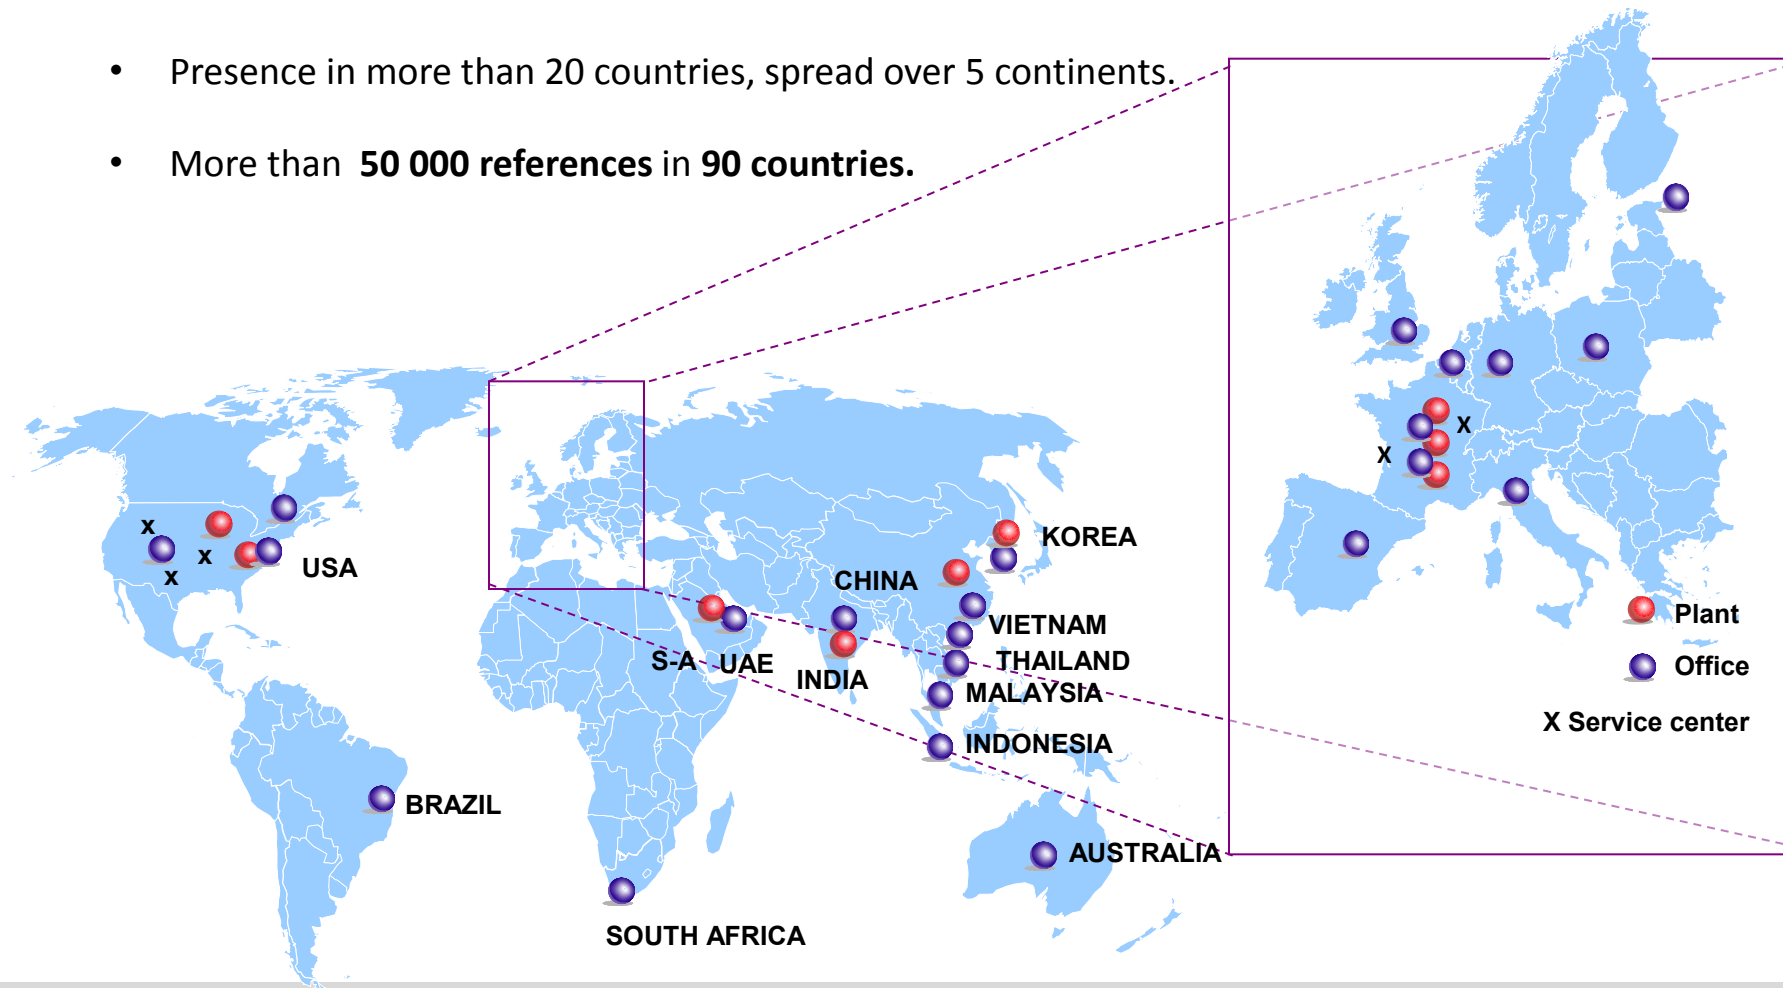

Hamon Companies

Integrated solutions for a clean environment

- Hamon & Cie is a Belgium based global group specializing in pollution control, heat recovery and cooling technologies for the utility, petrochemical and heavy industries, with annual turnover of over \$700 million.
- Hamon has operating companies in Europe, Asia, Africa, South America and USA.

Hamon Air Quality Systems

Cooling Systems

Air Quality Systems

Process Heat Exchangers

Chimneys

HRS&G & Waste Heat Boilers

Hamon is a worldwide industrial organisation with:

- Over 25 Subsidiaries, Branches, Licensees, or Joint-Ventures.
- Presence in more than 20 countries, spread over 5 continents.
- More than **50 000 references in 90 countries.**